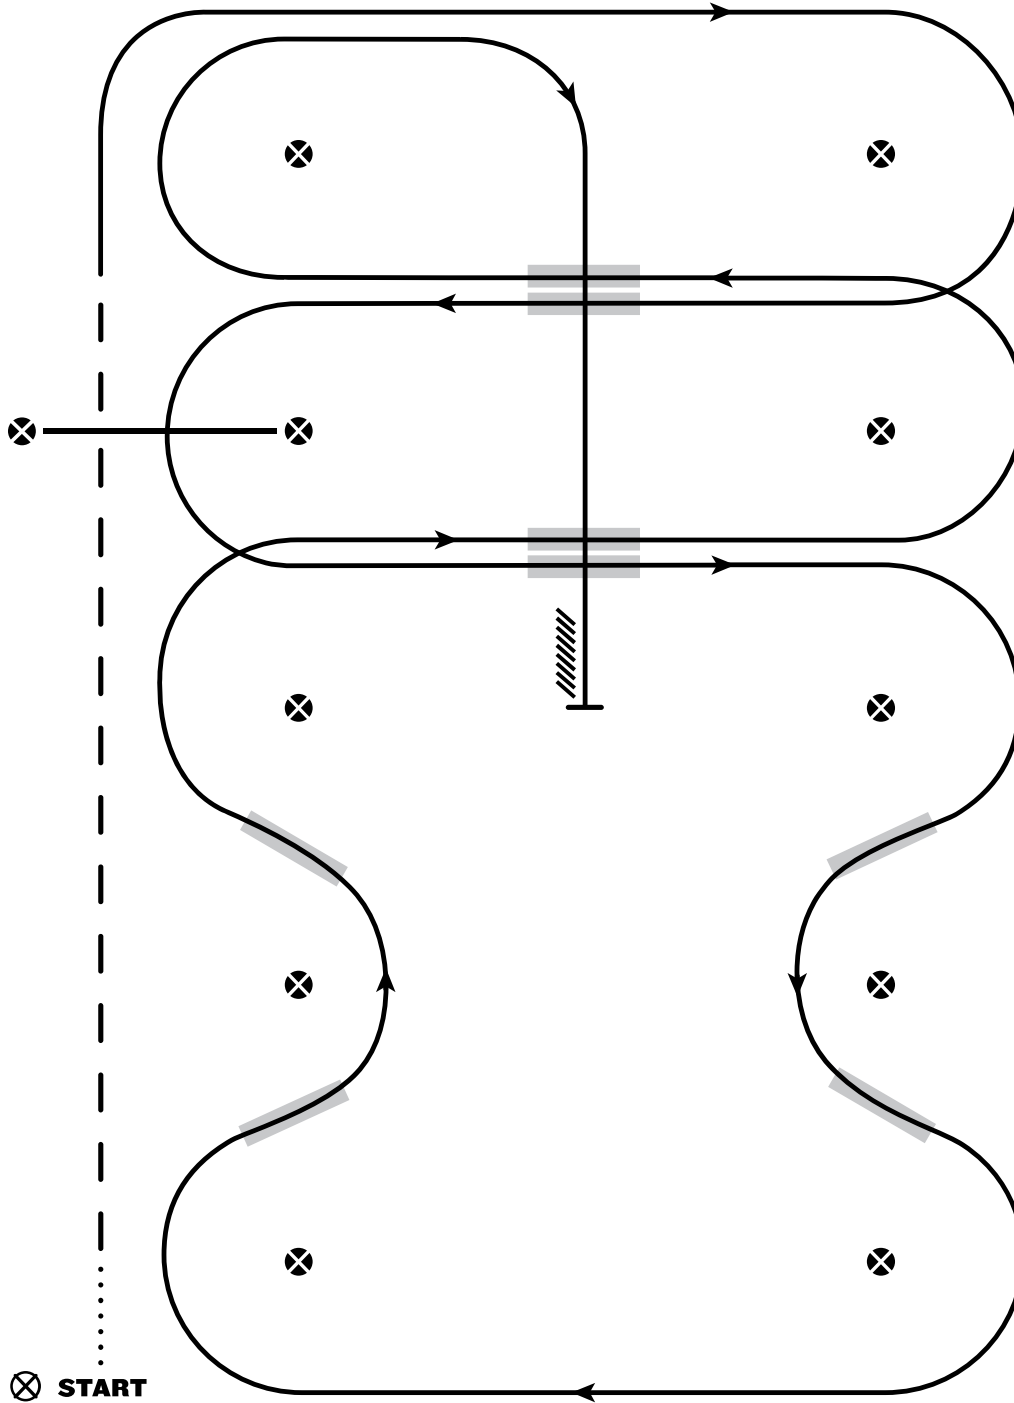

1. GATE- LEFT HAND RIDE THRU CLOSE.
2. LOPE OVER POLES (LL).
3. JOG OVER POLES, JOG INTO BOX AND STOP.
4. EXECUTE A 360 TURN EITHER WAY, WALK OUT BOX.
5. LOPE OVER POLES (RL).
6. BREAK TO JOG, JOG OVER POLES AND AROUND CONE.
7. LOPE OVER POLES (RL).
8. LOPE INTO CHUTE (RL), BACK THRU POLES.
9. JOG OUT CHUTE, JOG OVER 1ST POLE, STOP BETWEEN POLES, WALK OVER LAST 3 POLES

1. GATE- LEFT HAND RIDE THRU CLOSE.
2. LOPE OVER POLES (LL).
3. JOG OVER POLES, JOG UP TO BOX
4. STOP OR BREAK TO WALK, WALK INTO BOX, EXECUTE A 360 TURN EITHER WAY, WALK OUT BOX.
5. LOPE OVER POLES (RL).
6. BREAK TO JOG, JOG OVER POLES AND AROUND CONE.
7. LOPE OVER POLES (RL).
8. LOPE INTO CHUTE (RL), BACK THRU POLES.
9. JOG OUT CHUTE, STOP OR BREAK TO WALK, WALK OVER POLES

1. GATE- LEFT HAND RIDE THRU CLOSE.
2. JOG OVER POLES.
3. JOG OVER POLES, JOG UP TO BOX
4. STOP OR BREAK TO WALK, WALK INTO BOX, EXECUTE A 360 TURN EITHER WAY, WALK OUT BOX.
5. JOG OVER POLES.
6. JOG OVER POLES AND AROUND CONE.
7. JOG OVER POLES.
8. JOG INTO CHUTE, BACK THRU POLES.
9. JOG OUT CHUTE, STOP OR BREAK TO WALK, WALK OVER POLES

WESTERN RIDING - PATTERN 8

LEGEND

-----	Walk
- - - -	Jog
————	Lope
//////	Back
■	Lead Changing Area

1. Walk at least 15 feet from start cone to the first marker, transition to jog, jog over log.
2. Transition to the lope right lead
3. First crossing change
4. Lope over log
5. Second crossing change
6. First line change
7. Second line change
8. Third line change
9. Fourth line change
10. Third crossing change
11. Fourth crossing change
12. Lope up the center, stop & back