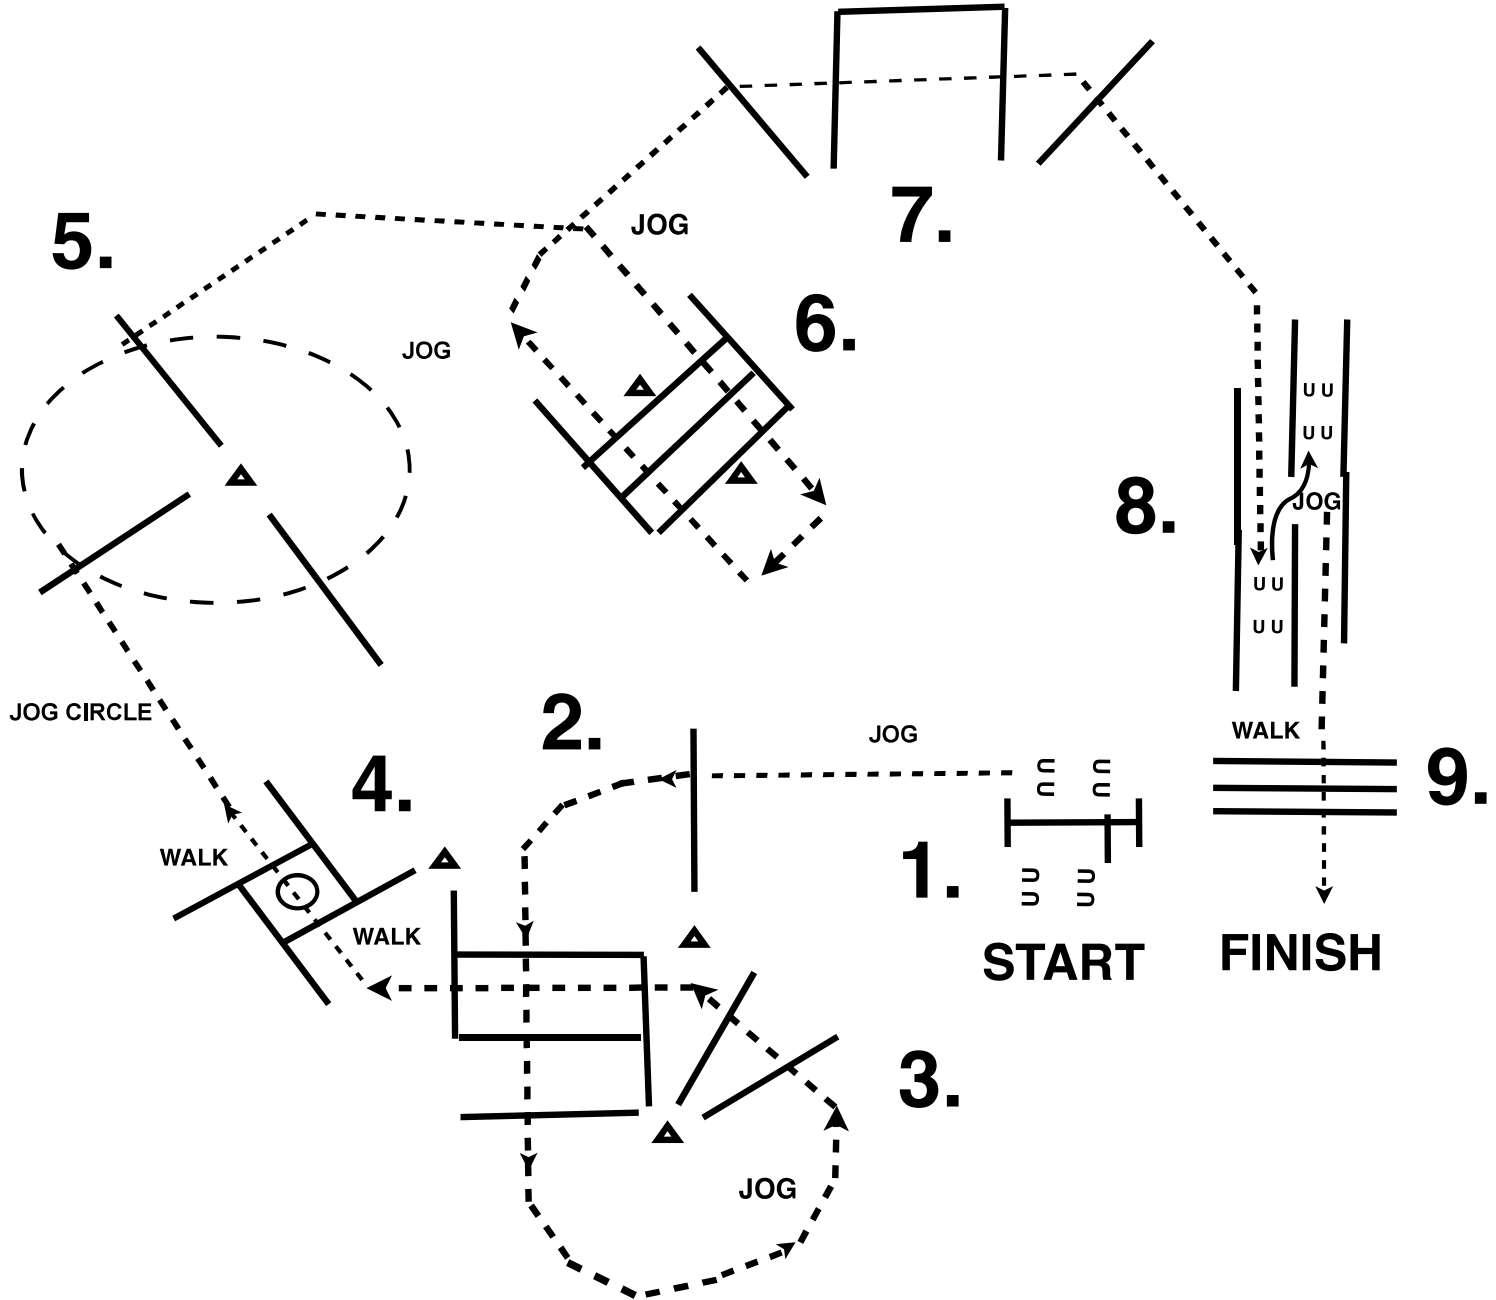

1. GATE- LEFT HAND RIDE THRU CLOSE.
2. LOPE OVER POLES (LL).
3. JOG OVER POLES, JOG INTO BOX AND STOP.
4. EXECUTE A 360 TURN EITHER WAY, WALK OUT BOX.
5. LOPE OVER POLES (RL).
6. BREAK TO JOG, JOG OVER POLES AND AROUND CONE.
7. LOPE OVER POLES (RL).
8. LOPE INTO CHUTE (RL), BACK THRU POLES.
9. JOG OUT CHUTE, JOG OVER 1ST POLE, STOP BETWEEN POLES, WALK OVER LAST 3 POLES

1. GATE- LEFT HAND RIDE THRU CLOSE.
2. LOPE OVER POLES (LL).
3. JOG OVER POLES, JOG UP TO BOX
4. STOP OR BREAK TO WALK, WALK INTO BOX, EXECUTE A 360 TURN EITHER WAY, WALK OUT BOX.
5. LOPE OVER POLES (RL).
6. BREAK TO JOG, JOG OVER POLES AND AROUND CONE.
7. LOPE OVER POLES (RL).
8. LOPE INTO CHUTE (RL), BACK THRU POLES.
9. JOG OUT CHUTE, STOP OR BREAK TO WALK, WALK OVER POLES

1. GATE- LEFT HAND RIDE THRU CLOSE.
2. JOG OVER POLES.
3. JOG OVER POLES, JOG UP TO BOX
4. STOP OR BREAK TO WALK, WALK INTO BOX, EXECUTE A 360 TURN EITHER WAY, WALK OUT BOX.
5. JOG OVER POLES.
6. JOG OVER POLES AND AROUND CONE.
7. JOG OVER POLES.
8. JOG INTO CHUTE, BACK THRU POLES.
9. JOG OUT CHUTE, STOP OR BREAK TO WALK, WALK OVER POLES

RANCH RIDING - PATTERN 15

1. Extended trot
2. Stop, rollback right
3. Lope right lead
4. Extended lope (right lead)
5. Trot
6. Walk
7. Walk over logs
8. Walk
9. Trot
10. Stop, 360 left
11. Lope left lead
12. Stop and back