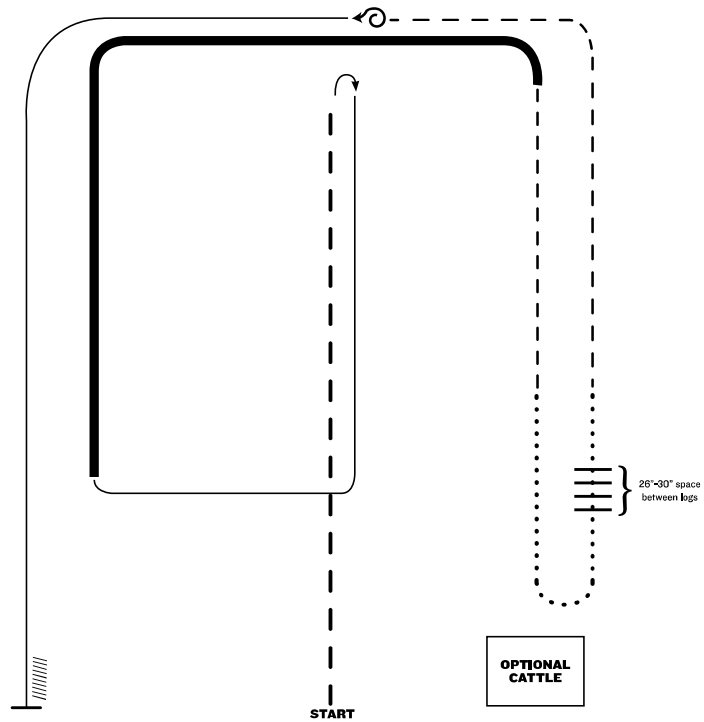

1. GATE- LEFT HAND RIDE THRU CLOSE.
2. JOG OVER POLES.
3. JOG OVER POLES, JOG UP TO BOX
4. STOP OR BREAK TO WALK, WALK INTO BOX, EXECUTE A 360 TURN EITHER WAY, WALK OUT BOX.
5. JOG OVER POLES.
6. JOG OVER POLES AND AROUND CONE.
7. JOG OVER POLES.
8. JOG INTO CHUTE, BACK THRU POLES.
9. JOG OUT CHUTE, STOP OR BREAK TO WALK, WALK OVER POLES

WESTERN RIDING - PATTERN 8

LEGEND

-----	Walk
- - - -	Jog
————	Lope
//////	Back
■	Lead Changing Area

1. Walk at least 15 feet from start cone to the first marker, transition to jog, jog over log.
2. Transition to the lope right lead
3. First crossing change
4. Lope over log
5. Second crossing change
6. First line change
7. Second line change
8. Third line change
9. Fourth line change
10. Third crossing change
11. Fourth crossing change
12. Lope up the center, stop & back

RANCH RIDING - PATTERN 15

1. Extended trot
2. Stop, rollback right
3. Lope right lead
4. Extended lope (right lead)
5. Trot
6. Walk
7. Walk over logs
8. Walk
9. Trot
10. Stop, 360 left
11. Lope left lead
12. Stop and back

Note: The drawn description of this pattern is only intended for the general depiction of the pattern. Exhibitors should utilize the arena space to best exhibit their horses.

Summer Heat Ranch Trail